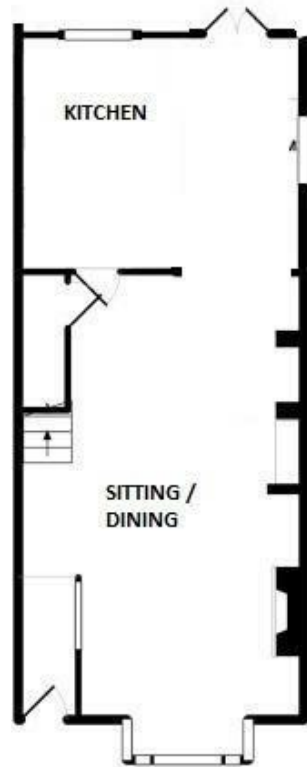

Kitchen / Breakfast Room

1st Floor landing

Bedroom 1

Bedroom 2

Bathroom

2nd Floor Bedroom 3

Gardens

GROUND FLOOR  
APPROX. FLOOR  
AREA 550 SQ.FT.

1ST FLOOR  
APPROX. FLOOR  
AREA 401 SQ.FT.  
(37.3 SQ.M.)

TOTAL APPROX. FLOOR AREA 1170 sq ft

2ND FLOOR  
APPROX. FLOOR  
AREA 158 SQ.FT.  
(14.7 SQ.M.)

t: 01273 477377

e: [sales@lewesestates.co.uk](mailto:sales@lewesestates.co.uk)

A beautifully presented Victorian terraced home located in popular Morris Road. The property has been thoughtfully extended and modernised by the current owner . The ground floor offers an open plan sitting / dining room with fireplace and lots of clever in-built storage. The kitchen has been extended to the full width of the house and open up into the rear garden.

On the first floor you will find two double bedrooms and a well fitted bathroom with bath and separate shower cubicle. Stairs ascend to the 2nd floor bedroom 3. Great views with a large Velux window.

The rear garden is designed to be quite low maintenance with paved areas and raised flower beds.