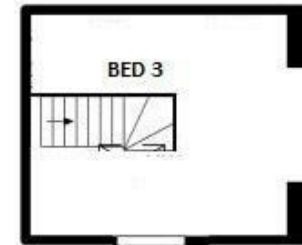

Kitchen / Breakfast Room

1st Floor landing

Bedroom 1

Bedroom 2

Bathroom

2nd Floor Bedroom 3

Gardens

GROUND FLOOR  
APPROX. FLOOR  
AREA 550 SQ.FT.

1ST FLOOR  
APPROX. FLOOR  
AREA 401 SQ.FT.  
(37.3 SQ.M.)

TOTAL APPROX. FLOOR AREA 1170 sq ft

2ND FLOOR  
APPROX. FLOOR  
AREA 158 SQ.FT.  
(14.7 SQ.M.)

t: 01273 477377

e: [sales@lewesestates.co.uk](mailto:sales@lewesestates.co.uk)

On the first floor you will find two double bedrooms and a well fitted bathroom with bath and separate shower cubicle. Stairs ascend to the 2nd floor bedroom 3. Great views with a large Velux window.

The rear garden is designed to be quite low maintenance with paved areas and raised flower beds.