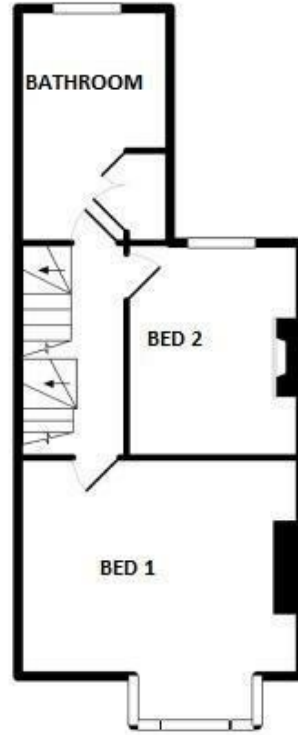

Kitchen / Breakfast Room

1st Floor landing

Bedroom 1

Bedroom 2

Bathroom

2nd Floor Bedroom 3

Gardens

GROUND FLOOR  
APPROX. FLOOR  
AREA 550 SQ.FT.

1ST FLOOR  
APPROX. FLOOR  
AREA 401 SQ.FT.  
(37.3 SQ.M.)

TOTAL APPROX. FLOOR AREA 1170 sq ft

2ND FLOOR  
APPROX. FLOOR  
AREA 158 SQ.FT.  
(14.7 SQ.M.)

t: 01273 477377

e: [sales@lewesestates.co.uk](mailto:sales@lewesestates.co.uk)

On the first floor you will find two double bedrooms and a well fitted bathroom with bath and separate shower cubicle. Stairs ascend to the 2nd floor bedroom 3. Great views with a large Velux window.

The rear garden is designed to be quite low maintenance with paved areas and raised flower beds.